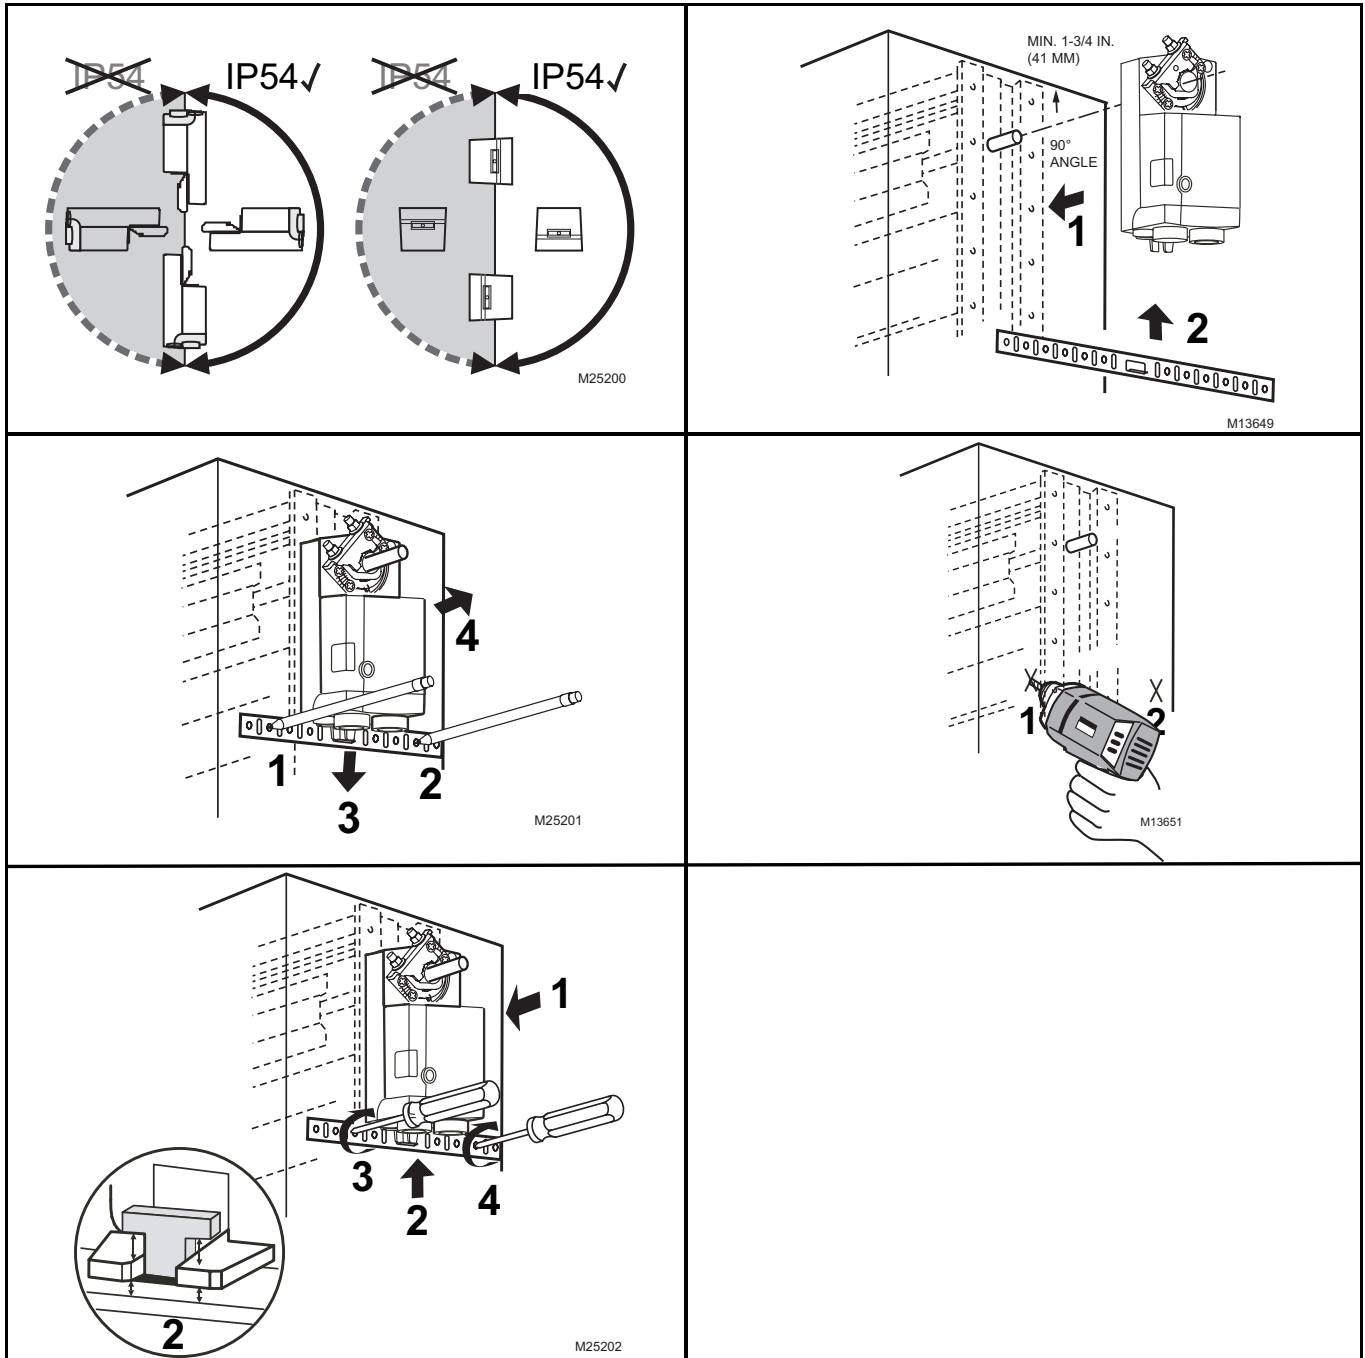

MN6105, MN6110, MN7505, MN7510 Non-Spring Return Direct Coupled Actuators

INSTALLATION INSTRUCTIONS

Disconnect power before installation.

Mounting on Counterclockwise (CCW) or Clockwise (CW) Closing Damper