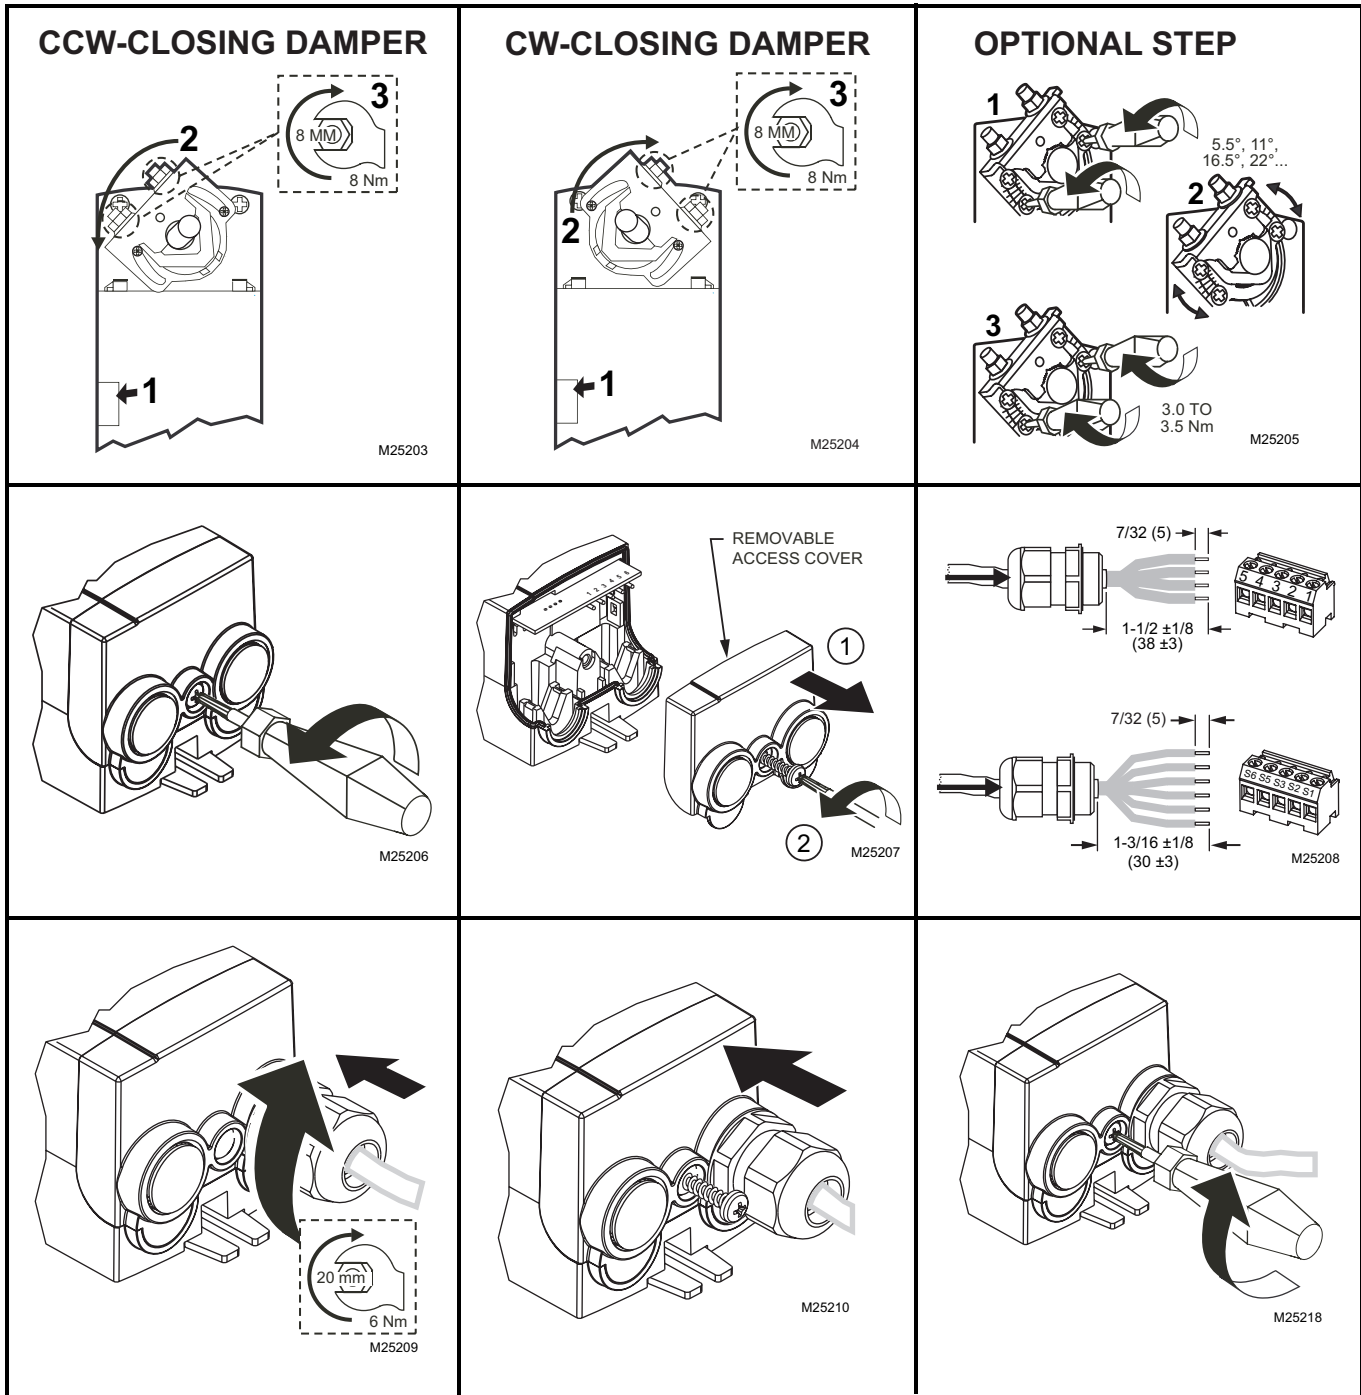

MN6105, MN6110, MN7505, MN7510 Non-Spring Return Direct Coupled Actuators

INSTALLATION INSTRUCTIONS

Disconnect power before installation.

Mounting on Counterclockwise (CCW) or Clockwise (CW) Closing Damper

Wiring