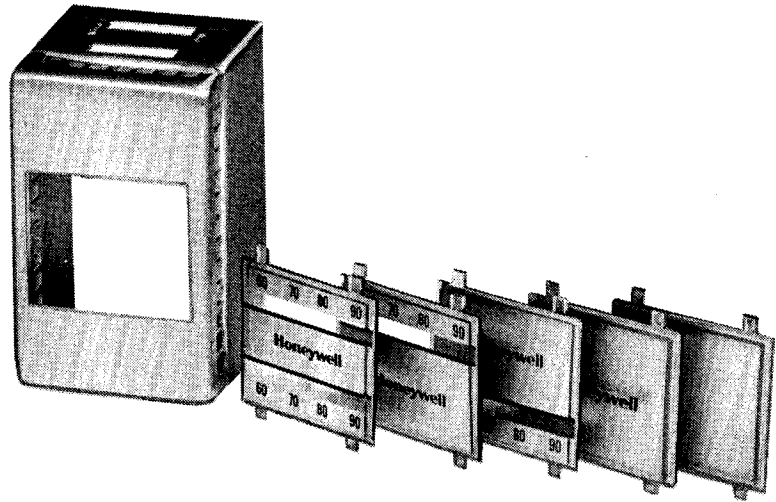

HP970 and TP970 Series Special Cover Kits

R3418

GENERAL

The HP970 and TP970 Series Special Cover Kits ("Kits") are used with the HP970 and TP970 Series Humidistats, Thermostats, and Sensors. Each Kit contains a cover in one of four finishes, an assortment of windows, a window clip, a setpoint slot insert, and assembly instructions.

FEATURES

- Compact cover for aesthetic appearance
- Setpoint slot insert for tamper resistance
- Four finishes for a variety of decors
- Setpoint only, thermometer only, both setpoint and thermometer, or blank display for a variety of applications

HP970 and TP970 Series Special Cover Kits

DESCRIPTION

The HP970 and TP970 Series Special Cover Kits ("Kits") are used with the HP970 and TP970 Series Humidistats, Thermostats, and Sensors. Each Kit contains a cover in one of four finishes, an assortment of windows, a window clip, a setpoint slot insert, and assembly instructions.